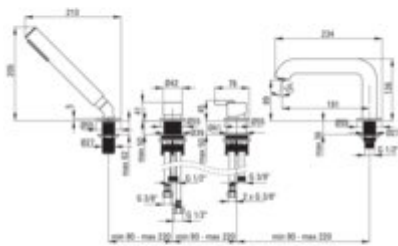

SILIA

Bath mixer, 4-hole

Product code: BQS_014M

EAN: 5907650853046

Color: chrome

Warranty [years]: 7

Mixer

Finish	chrome
Material	brass
Mixer type	single-handle, mixer
Installation method	standing
Total mixer height [mm]	205
Flow class [l/min]	A <= 15 (9.1 - 15)
Acoustic group [dB]	I (x <= 20)

Mixer cartridge

Ceramic cartridge size	35 mm
------------------------	-------

Spout

Spout type	still
Mixer spout range [mm]	191
Material	brass

Function switch

Switch type	click mechanical
-------------	------------------

Aerator

Aerator type	silicone, swivel, laminar
Aerator size	M24

Connecting hose

Length [mm]	450
Installation thread	3/8"
Connection thread	M12

Hose

Length [mm]	1500
Anti-twist	1

Hand shower

Number of functions	1
Anti-calc	yes
Additional features	cool-out