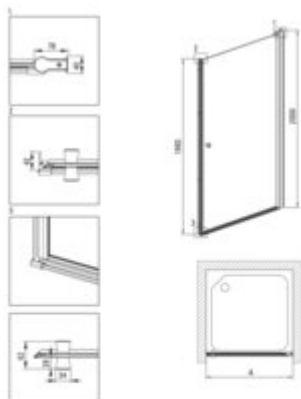

KERRIA PLUS

Shower doors

Product code: KTSWN47P

EAN: 5907650820307

Color: nero

Warranty [years]: 5

Model	Size (mm)	A (mm)	A + 40 (mm)	A + 40 (mm)	A + 40 (mm)
KTSWN47P + KTS_0000	900x2000	475-000	520-000	520-000	520-000
KTSWN47P + KTS_0001	900x2000	575-000	620-000	620-000	620-000
KTSWN47P + KTS_0002	700x2000	475-000	520-000	520-000	520-000
KTSWN47P + KTS_0003	900x2000	475-000	520-000	520-000	520-000
KTSWN47P + KTS_0004	900x2000	475-000	520-000	520-000	520-000

Finish	nero
Width [mm]	700
Height [mm]	2000
Glass finish	transparent
Glass thickness [mm]	6
Active cover	yes
installation	to be completed with KTS doors , to be completed with KTS walk-in
Side dimension [mm]	700
Masking of assembly elements	yes
Profiles levelling the curvature of the walls	yes
Holders	with safety
Tempered glass TOTAL WHITE	yes
Reversible doors	yes
Silent closing	yes
Installation without shower tray	yes possible
Lifting hinges	yes

Features:

- Important! For recessed installation, be sure to buy the appropriate KTS_NOOX or KTS_000X
- Possibility to install the cabin without a shower tray, directly on the tiles
- Active Cover coating
- Profiles leveling the curvature of the walls
- Covering of assembly elements
- TOTALWHITE transparent glass
- Safe and durable tempered glass
- Dedicated cleaning agent, safe for cleaned surfaces
- Dedicated to Active Cover surfaces
- Reversible door that allows the cabin to be mounted on the right or left side
- The profile system makes it possible to reduce the curvature of the walls
- Hydrophobic Active-Cover coating that makes it easier for water to run off the glass
- Only the best materials, the quality of which has been confirmed by laboratory tests
- Resistance to impacts, chemicals and stains in accordance with PN-EN 14428+A1:2008 norm, c