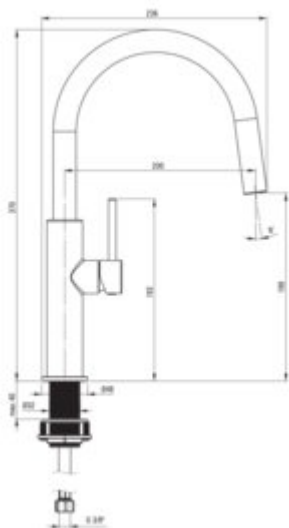

EVORA Kitchen tap

Product code: BQJ_F62M

EAN: 5907650860433

Color: brushed steel

Warranty [years]: 7

Mixer

Finish	steel
Material	steel 304
Mixer type	single-handle, mixer
Installation method	standing
Total mixer height [mm]	370
Flow class [l/min]	Z - 4-9 l/min
Acoustic group [dB]	I (x <= 20)

Mixer cartridge

Ceramic cartridge size	25 mm
------------------------	-------

Spout

Spout type	swivel
Mixer spout range [mm]	200
Material	steel 304

Aerator

Aerator type	honeycomb, flat
Aerator size	M18

Connecting hose

Length [mm]	600
Installation thread	3/8"
Connection thread	M10

Features:

- Innovative and easy to maintain brushed steel coating
- The mounting sleeve facilitates the installation of the mixer
- Z flow class (4-9 l/min) allowing for water consumption reduction
- The mixer is equipped with a stream aerator
- 45 cm connection hoses included