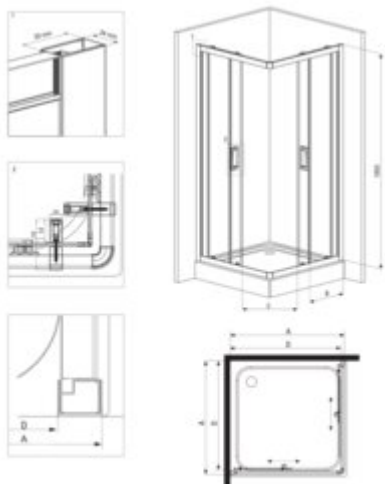

**FUNKIA**  
Shower cabin, square

**Product code:** KYC\_N42K

**EAN:** 5908212090350

**Color:** nero

**Warranty [years]:** 5

Model	Size	A [mm]	B [mm]	C [mm]	D [mm]
KYC-N42K	800x800	795	795	330	385
KYC-N42K	900x900	895	895	380	435

Finish	nero
Shape	square
Width [mm]	800
Length [mm]	800
Height [mm]	1850
Glass finish	transparent
Glass thickness [mm]	5
Side dimension [mm]	795
Adjustment range from [mm]	-10
Masking of assembly elements	yes
Profiles levelling the curvature of the walls	yes
Silent closing	yes
Installation without shower tray possible	yes
Detachable lower rollers	yes

**Features:**

- Only the best materials, the quality of which has been confirmed by laboratory tests
- Safe and durable tempered glass
- Bottom rollers allow for the door detachment and easier product care
- Covering of assembly elements
- Possibility to install the cabin without a shower tray, directly on the tiles
- Dedicated cleaning agent, safe for cleaned surfaces
- Profiles leveling the curvature of the walls
- Resistance to impacts, chemicals and stains in accordance with PN-EN 14428+A1:2008 norm, c