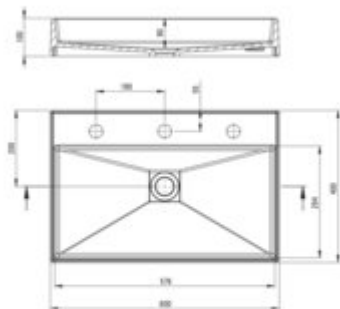

CORREO

Granite washbasin, countertop

Product code: CQR_NU6S

EAN: 5908212093054

Color: nero

Warranty [years]: 10

Finish	nero
Material	granite
Installation method	countertop/standing
Width [mm]	400
Length [mm]	600
Height [mm]	100
Depth [mm]	80
Pre-drilled tap holes	3
Antibacterial	yes
Hydrophobicity	yes
Without overflow	yes

Features:

- Properties of Deante granite: resistance to impact, high temperature, discoloration, therm
- Customizable elements - connect consoles and posts your way
- Dedicated cleaning agent, safe for cleaned surfaces
- Hydrophobic properties repel water molecules
- Only the best materials, the quality of which has been confirmed by laboratory tests
- The finish enriched with silver ions adds antiseptic properties