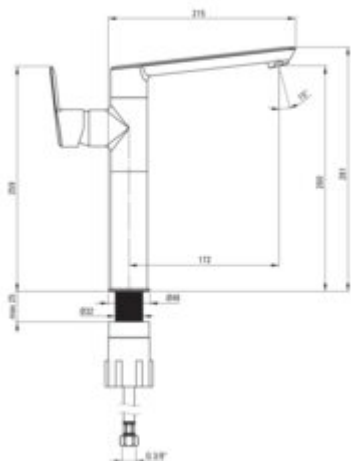

ARNIKA

Washbasin tap, tall

Product code: BQA_Z20K

EAN: 5907650876243

Color: gold

Warranty [years]: 7

Mixer

Finish	gold
Material	brass
Mixer type	mixer, single-handle
Installation method	standing
Total mixer height [mm]	281
Flow class [l/min]	A <= 15 (9.1 - 15)
Acoustic group [dB]	I (x <= 20)

Mixer cartridge

Ceramic cartridge size	35 mm
------------------------	-------

Spout

Spout type	swivel
Mixer spout range [mm]	172
Material	brass

Aerator

Aerator type	silicone
Aerator size	M22
Water flow reduction	to 9 l/min

Connecting hose

Length [mm]	450
Installation thread	3/8"
Connection thread	M10

Features:

- Deante Design Studio Collection
- The mixer body is made of the highest quality brass
- The mixer is equipped with a stream aerator
- Silicone aerator for easy limescale removal
- The mounting sleeve facilitates the installation of the mixer
- 45 cm connection hoses included
- The lever on the side makes it easier to keep the spout clean
- Design full of beauty and harmony
- The variety of colours gives many arrangement possibilities
- Only the best materials, the quality of which has been confirmed by laboratory tests
- Cleaning agent for fixtures in all colors available
- Coating applied using the PVD method