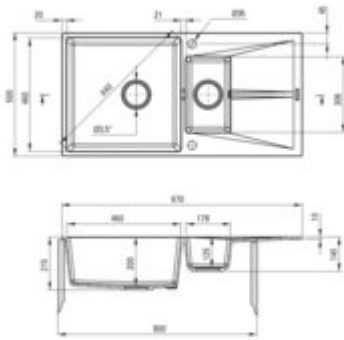

### Sink

Finish	sand
Surface type	matte
Material	granite
Installation method	inset, flush
Number of bowls	1.5
Minimum cabinet width [mm]	800
Width [mm]	500
Length [mm]	970
Height [mm]	215
Cut-out Length [mm]	950
Cut-out Width [mm]	480
Reversible	yes
Equipped with accessories	yes
Drain diameter	3.5"
Number of holes	2
Number of pre-drilled holes	2