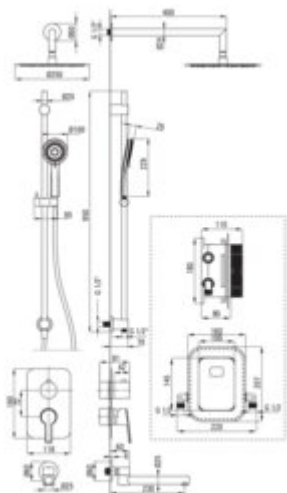

Concealed shower set, with mixer BOX

Product code: BXYWRQAM
EAN: 5908322046995
Color: brushed gold
Warranty [years]: 7

Mixer (BXY_RQAM)

Mixer type	Concealed BOX, mixer
Installation method	concealed

Mixer (BXY_M44M)

Mixer type	concealed BOX body, mixer
Installation method	concealed
Flow class [l/min]	B <= 25.2 (19.9 - 25.2)
Acoustic group [dB]	I (x <= 20)

Mixer (BXY_X44Z)

Mixer type	Concealed BOX
Installation method	concealed

Spout (NAC_R87K)

Spout type	foldable
Range of shower/ bath spout [mm]	230
aerator	yes

Spout (NAC_R45K)

Range of shower/ bath spout [mm]	388
----------------------------------	-----

Shower overhead

Shape	round
Material	steel 304
Diameter [mm]	250
Anti-calc	yes
Number of functions	1
Stream type	rain