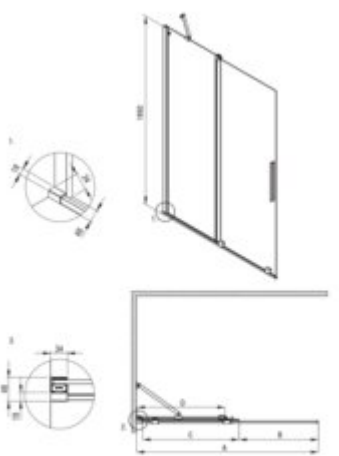

PRIZMA

Shower wall, walk-in

Product code: KTJ_F39R

EAN: 5907650839354

Color: brushed steel

Warranty [years]: 5

Model	Size	A (mm)	B (mm)	C (mm)	D (mm)
KTJ K38R	800x1950	780-800	310	420	370
KTJ K39R	900x1950	880-900	360	470	420
KTJ K30R	1000x1950	980-1000	410	520	470
KTJ K32R	1200x1950	1180-1200	510	620	570
KTJ K34R	1400x1950	1380-1400	610	720	670

Width [mm]	900
Height [mm]	1950
Glass finish	transparent
Glass thickness [mm]	6
Active cover	yes
Side dimension [mm]	900
Railings	short to perpendicular wall/long to parallel wall
Tempered glass TOTAL WHITE	no
Reversible doors	yes
Installation without shower tray	yes possible
Possibility to install a railing to a perpendicular wall	yes

Features:

- Only the best materials, the quality of which has been confirmed by laboratory tests
- Hydrophobic Active-Cover coating that makes it easier for water to run off the glass
- Possibility to install the cabin without a shower tray, directly on the tiles
- Safe and durable tempered glass
- Dedicated to Active Cover surfaces
- Resistance to impacts, chemicals and stains in accordance with PN-EN 14428+A1:2008 norm, c
- Reversible door that allows the cabin to be mounted on the right or left side
- Can be combined with a second sliding wall and the Prizma walk-in shower wall
- Dedicated cleaning agent, safe for cleaned surfaces
- Possibility of mounting the cabin directly on tiles or on Correo granite (KQR) and Kerria Plus acrylic (KTS) shower trays
- The set includes two rails - short and long
- Free combination of elements
- Coating applied using the PVD method