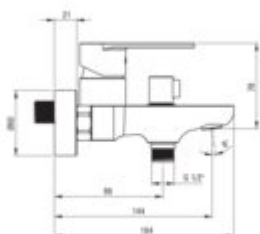

ALPINIA

Bath mixer, wall-mounted

Product code: BGA_N10M

EAN: 5907650815341

Color: nero

Warranty [years]: 7

Mixer

Finish	nero
Material	brass
Mixer type	single-handle, mixer
Installation method	wall-mounted
Flow class [l/min]	S - 15.1-19.8 l/min
Acoustic group [dB]	I (x <= 20)
Check valves	yes

Mixer cartridge

Ceramic cartridge size	35 mm
------------------------	-------

Spout

Spout type	still
Material	brass

Function switch

Switch type	pressure with lock
-------------	--------------------

Aerator

Aerator type	coin-slot
Aerator size	M24