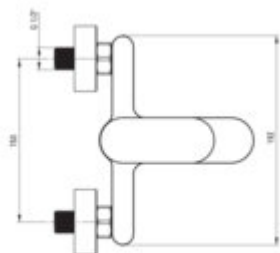

ALPINIA

Bath mixer, wall-mounted

Product code: BGA_N10M

EAN: 5907650815341

Color: nero

Warranty [years]: 7

Mixer

Finish	nero
Material	brass
Mixer type	single-handle, mixer
Installation method	wall-mounted
Flow class [l/min]	S - 15.1-19.8 l/min
Acoustic group [dB]	I (x <= 20)
Check valves	yes

Mixer cartridge

Ceramic cartridge size	35 mm
------------------------	-------

Spout

Spout type	still
Material	brass

Function switch

Switch type	pressure with lock
-------------	--------------------

Aerator

Aerator type	coin-slot
Aerator size	M24