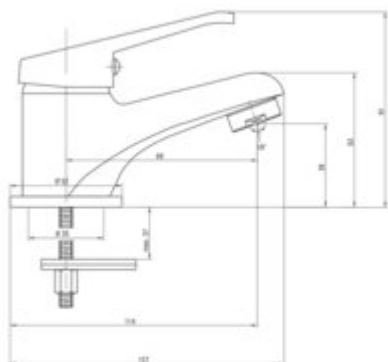

## Washbasin tap, with automatic plug

Product code: BYU\_021M

EAN: 5907650802280

Color: chrome

Warranty [years]: 5

### Mixer

Finish	chrome
Material	brass
Mixer type	single-handle, mixer
Installation method	standing
Total mixer height [mm]	91
Flow class [l/min]	A <= 15 (9.1 - 15)
Acoustic group [dB]	II (20 < x <= 30)
Plug included in the set	yes

### Mixer cartridge

Ceramic cartridge size	35 mm
------------------------	-------

### Connecting hose

Length [mm]	350
Installation thread	3/8"
Connection thread	M10