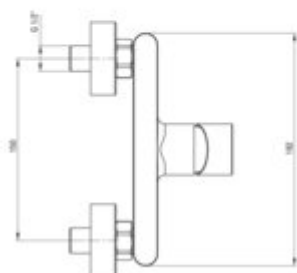

ALPINIA

Shower mixer, wall-mounted

Product code: BGA_N40M

EAN: 5907650815358

Color: nero

Warranty [years]: 7

Mixer

Finish	nero
Material	brass
Mixer type	single-handle, mixer
Installation method	wall-mounted
Total mixer height [mm]	117
Flow class [l/min]	B <= 25.2 (19.9 - 25.2)
Acoustic group [dB]	I (x <= 20)
Check valves	yes

Mixer cartridge

Ceramic cartridge size	35 mm
------------------------	-------

Features:

- Light and subtle design
- Innovative, durable and easy to clean Nero coating
- Only the best materials, the quality of which has been confirmed by laboratory tests
- The mixer body is made of the highest quality brass
- The mixer is equipped with non-return valves so that the mixed water does not flow back in
- Cleaning agent for fixtures in all colors available