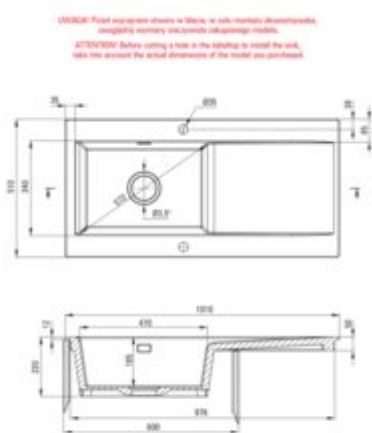

SABOR
Ceramic sink, 1-bowl with drainer

Product code: ZCB_3113
EAN: 5907650878070
Color: grey matte
Warranty [years]: 2

Sink

Finish	grey
Surface type	matte
Material	ceramic
Installation method	inset
Number of bowls	1
Minimum cabinet width [mm]	600
Width [mm]	510
Length [mm]	1010
Height [mm]	220
Bowl depth [mm]	185
Cut-out Length [mm]	990
Cut-out Width [mm]	490
Reversible	no
Equipped with accessories	yes
Drain diameter	3.5"

Sink waste kit

Finish	steel
Plug type	automatic
Low siphon/ Space saver	yes
possibility to connect a dishwasher/ washing machine	yes

Features:

- The sink is equipped with fittings with a connection to the dishwasher
- Hard and durable ceramics does not lose its properties with long use
- Accessories with automatic shut-off of the drain
- The exceptionally spacious and deep bowl will even accommodate trays taken out of the oven
- Dedicated cleaning agent, safe for cleaned surfaces
- Space-saving siphon which facilitates e.g. sorting waste