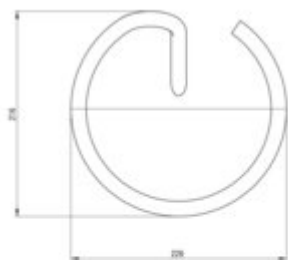

SILIA  
Towel hanger, wall-mounted

Product code: ADI\_0611

EAN: 5907650811671

Color: chrome

Warranty [years]: 2

**bathroom accessories**

Finish	chrome
Surface type	shine
Material	brass
Height [mm]	216
Width [mm]	226
Depth [mm]	62
Mounting kit included	yes