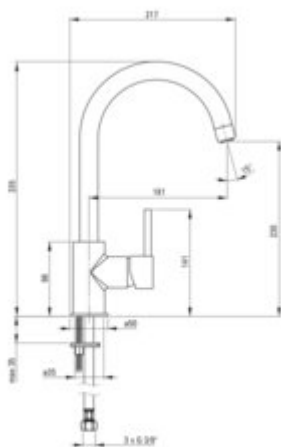

Kitchen tap, low pressure

Product code: BEZ_062H

EAN: 5908212086193

Color: chrome

Warranty [years]: 2

Mixer

Finish	chrome
Material	brass
Mixer type	for the heaters
Installation method	standing
Total mixer height [mm]	333
Flow class [l/min]	A <= 15 (9.1 - 15)
Acoustic group [dB]	II (20 < x <= 30)

Mixer cartridge

Ceramic cartridge size	35 mm
------------------------	-------

Spout

Spout type	swivel
Mixer spout range [mm]	183
Material	brass

Aerator

Aerator type	other
Aerator size	M24

Connecting hose

Length [mm]	500
Installation thread	3/8"
Connection thread	M8

Features:

- The mixer body is made of the highest quality brass
- The mixer is equipped with a stream aerator
- The mixer dedicated to a water heater
- The set includes 3 pieces of hoses 50 cm, M8x3/8"
- Only the best materials, the quality of which has been confirmed by laboratory tests
- Cleaning agent for fixtures in all colors available