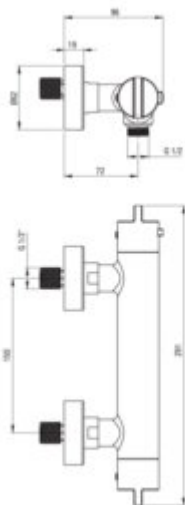

THERM

Shower mixer, thermostatic

Product code: BCH_C4BT

EAN: 5907650872009

Color: brushed bronze

Warranty [years]: 7

Mixer

Finish	brushed bronze
Material	brass
Mixer type	two-handle, thermostatic
Installation method	wall-mounted
Total mixer height [mm]	96
Flow class [l/min]	S - 15.1-19.8 l/min
Acoustic group [dB]	II (20 < x <= 30)
Check valves	yes

Features:

- Combination of functionality and aesthetics
- Top grade brass
- Ergonomic knobs
- Reinforced check valves compensate for pressure surges
- 38°C temperature lock
- Coating applied using the PVD method
- Innovative and easy-to-maintain coating - brushed bronze
- Only the best materials, the quality of which has been confirmed by laboratory tests
- Cleaning agent for fixtures in all colors available