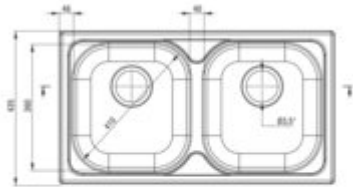

XYLO

Steel sink, 2-bowl

Product code: ZEX_3203

EAN: 5907650842392

Color: décor

Warranty [years]: 2

Sink

Finish	décor
Surface type	décor
Material	steel 304
Installation method	inset
Number of bowls	2
Minimum cabinet width [mm]	800
Width [mm]	435
Length [mm]	780
Height [mm]	150
Bowl depth [mm]	150
2nd bowl depth [mm]	150
Cut-out Length [mm]	760
Cut-out Width [mm]	415
Reversible	no
Equipped with accessories	yes
Drain diameter	3.5"

Sink waste kit

Finish	steel
Plug type	manual
Low siphon/ Space saver	yes
possibility to connect a dishwasher/ washing machine	yes

Features:

- High-strength stainless steel
- The sink is equipped with fittings with a connection to the dishwasher
- Natural antiseptic properties of steel
- The decor finish has increased scratch resistance
- Dedicated cleaning agent, safe for cleaned surfaces
- Self-drilling tap hole - without voiding the warranty.