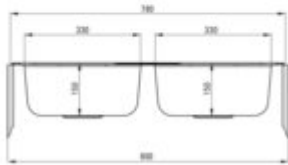

XYLO

Steel sink, 2-bowl

Product code: ZEX_3203

EAN: 5907650842392

Color: décor

Warranty [years]: 2

Sink

Finish	décor
Surface type	décor
Material	steel 304
Installation method	inset
Number of bowls	2
Minimum cabinet width [mm]	800
Width [mm]	435
Length [mm]	780
Height [mm]	150
Bowl depth [mm]	150
2nd bowl depth [mm]	150
Cut-out Length [mm]	760
Cut-out Width [mm]	415
Reversible	no
Equipped with accessories	yes
Drain diameter	3.5"

Sink waste kit

Finish	steel
Plug type	manual
Low siphon/ Space saver	yes
possibility to connect a dishwasher/ washing machine	yes

Features:

- High-strength stainless steel
- The sink is equipped with fittings with a connection to the dishwasher
- Natural antiseptic properties of steel
- The decor finish has increased scratch resistance
- Dedicated cleaning agent, safe for cleaned surfaces
- Self-drilling tap hole - without voiding the warranty.