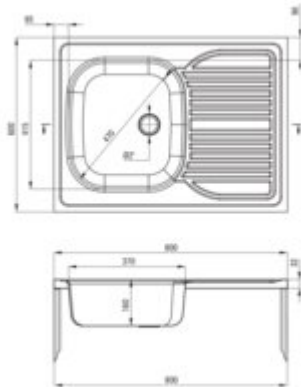

TANGO

Steel sink, 1-bowl with drainer

Product code: ZM6_3110

EAN: 5907650845812

Color: décor

Warranty [years]: 2

Sink

Finish	décor
Surface type	décor
Material	steel 201
Installation method	lay-on
Number of bowls	1
Minimum cabinet width [mm]	800
Width [mm]	600
Length [mm]	800
Height [mm]	160
Bowl depth [mm]	160
Reversible	yes
Equipped with accessories	yes
Drain diameter	2"

Sink waste kit

Finish	steel
Plug type	manual
Low siphon/ Space saver	yes
possibility to connect a dishwasher/ washing machine	yes

Features:

- Natural antiseptic properties of steel
- The décor finish has increased scratch resistance
- The sink is equipped with fittings with a connection to the dishwasher
- High-strength stainless steel
- Dedicated cleaning agent, safe for cleaned surfaces
- Reversible steel sink - install with the bowl on the left or right side
- Self-drilling tap hole - without voiding the warranty.