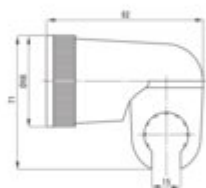

Wall bracket, for hand shower

Product code: ANN_021U

EAN: 5908212062678

Color: chrome

Warranty [years]: 2

Finish	chrome
Shape	round
Material	ABS
installation	wall-mounted
Hand shower angle adjustment	yes

Features: