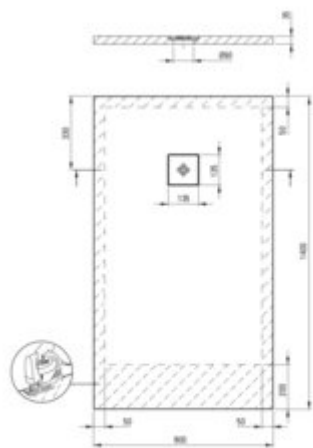

SILIA

Acrylic shower tray, rectangular

Product code: KSKA00814B

EAN: 5907650893936

Color: white

Warranty [years]: 2

Finish	white
Material	acrylic
Shape	rectangular
Width [mm]	800
Length [mm]	1400
Height [mm]	35
Installation method	directly on the spout, on the construction material support, on the floor level
Drain diameter	90
Non-slip lugs	yes
possibility to cut to size	yes

Features:

- Deante Design Studio Collection
- Structured surface with anti-slip properties
- Durable acrylic material that maintains its shine and color
- For installation at floor level, directly on the screed or supported by construction mater
- Warning! The NHC_029D siphon fits this shower tray
- Only the best materials, the quality of which has been confirmed by laboratory tests
- SOLID PLUS technology: composite filling guaranteeing full stability, effective insulation
- Dedicated cleaning agent, safe for cleaned surfaces