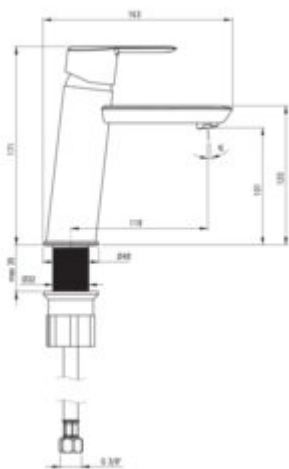

ARNIKA

Washbasin tap

Product code: BQA_020M

EAN: 5907650826460

Color: chrome

Warranty [years]: 7

Mixer

Finish	chrome
Material	brass
Mixer type	single-handle, mixer
Installation method	standing
Total mixer height [mm]	171
Flow class [l/min]	Z - 4-9 l/min
Acoustic group [dB]	I (x <= 20)

Mixer cartridge

Ceramic cartridge size	35 mm
------------------------	-------

Spout

Spout type	still
Mixer spout range [mm]	118
Material	brass

Aerator

Aerator type	silicone
Aerator size	M22

Connecting hose

Length [mm]	450
Installation thread	3/8"
Connection thread	M10

Features:

- Deante Design Studio Collection
- Design full of beauty and harmony
- The mixer body is made of the highest quality brass
- The mixer is equipped with a stream aerator
- 45 cm connection hoses included
- The variety of colours gives many arrangement possibilities
- Z flow class (4-9 l/min) allowing for water consumption reduction
- Silicone aerator for easy limescale removal
- Only the best materials, the quality of which has been confirmed by laboratory tests
- we recommend buying a universal plug in the color of the mixer
- Cleaning agent for fixtures in all colors available