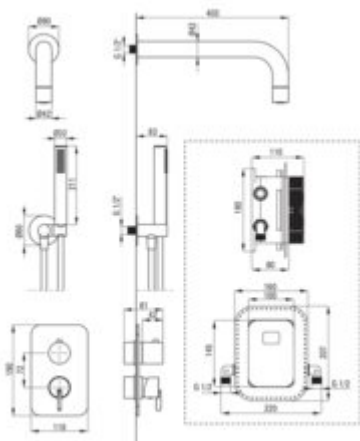

SILIA  
Concealed shower set, with mixer  
BOX

Product code: BXYZDQSM  
EAN: 5907650844488  
Color: titanium  
Warranty [years]: 7

**Mixer**

Mixer type	Concealed BOX, mixer
Installation method	concealed
Flow class [l/min]	B <= 25.2 (19.9 - 25.2)
Acoustic group [dB]	I (x <= 20)

**Spout**

Spout type	still
Range of shower/ bath spout [mm]	382

**Shower overhead**

Shape	round
Material	brass
thickness	42
Diameter [mm]	42
Anti-calc	yes
Number of functions	1
Stream type	rain

**Hand shower**

Number of functions	1
Anti-calc	yes
Stream type	rain
Additional features	cool-out

**Hose**

Length [mm]	1500
Braid material	PVC
Anti-twist	1

**Angled hose connector**

Finish	titanium
Connection type	for the hose with hand shower holder
Shape	round
Material	brass
Connection thread	yes
Concealed mounting	yes