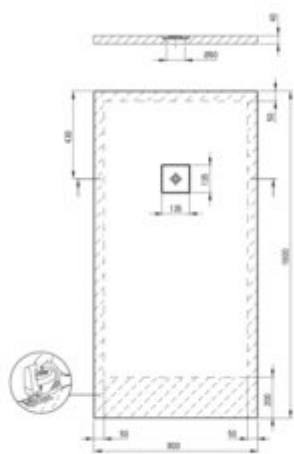

SILIA

Acrylic shower tray, rectangular

Product code: KSKA00816B

EAN: 5907650893585

Color: white

Warranty [years]: 2

Finish	white
Material	acrylic
Shape	rectangular
Width [mm]	800
Length [mm]	1600
Height [mm]	40
Installation method	directly on the spout, on the construction material support, on the floor level
Drain diameter	90
Non-slip lugs	yes
possibility to cut to size	yes

Features:

- Deante Design Studio Collection
- Structured surface with anti-slip properties
- Durable acrylic material that maintains its shine and color
- Warning! The NHC_029D siphon fits this shower tray
- For installation at floor level, directly on the screed or supported by construction mater
- Only the best materials, the quality of which has been confirmed by laboratory tests
- SOLID PLUS technology: composite filling guaranteeing full stability, effective insulation
- Dedicated cleaning agent, safe for cleaned surfaces