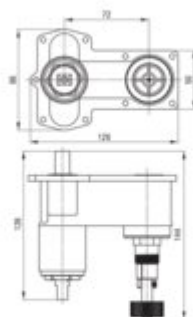

### Concealed BOX body, mixer

Product code: BXY\_M44M

EAN: 5908212092217

Color: not applicable

Warranty [years]: 7

#### Mixer cartridge

Ceramic cartridge size	35 mm
------------------------	-------