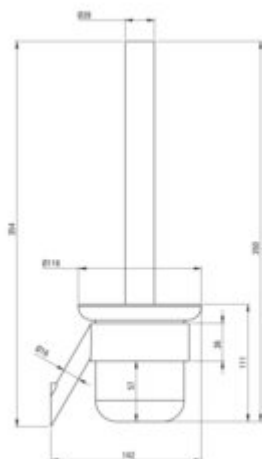

SILIA

Toilet brush, wall-mounted

Product code: ADI_A711

EAN: 5907650851875

Color: bianco

Warranty [years]: 2

Finish	bianco
Surface type	matte
Material	brass
Height [mm]	354
Width [mm]	116
Depth [mm]	142
Mounting kit included	yes