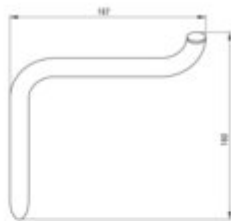

## Toilet paper holder, wall-mounted

**Product code:** ADI\_R211

**EAN:** 5907650828297

**Color:** brushed gold

**Warranty [years]:** 2

Finish	gold
Surface type	brushed
Material	brass
Height [mm]	160
Width [mm]	167
Depth [mm]	85
Mounting kit included	yes