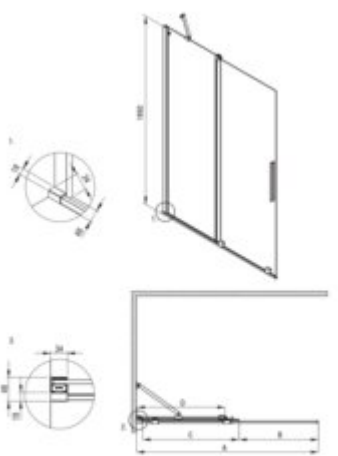

PRIZMA Shower wall, walk-in

Product code: KTJ_C34R

EAN: 5907650899044

Color: brushed bronze

Warranty [years]: 5

Model	Size	A (mm)	B (mm)	C (mm)	D (mm)
KTJ_K38R	800x1950	780-800	310	420	370
KTJ_K39R	900x1950	880-900	360	470	420
KTJ_K30R	1000x1950	980-1000	410	520	470
KTJ_K32R	1200x1950	1180-1200	510	620	570
KTJ_K34R	1400x1950	1380-1400	610	720	670

Finish	brushed bronze
Width [mm]	1400
Height [mm]	1950
Glass finish	transparent
Glass thickness [mm]	6
Active cover	yes
Side dimension [mm]	1400
Railings	short to perpendicular wall/long to parallel wall
Reversible doors	yes
Installation without shower tray possible	yes
Possibility to install a railing to a perpendicular wall	yes

Features:

- Safe and durable tempered glass
- Hydrophobic Active-Cover coating that makes it easier for water to run off the glass
- Dedicated to Active Cover surfaces
- The railings give the structure rigidity
- Only the best materials, the quality of which has been confirmed by laboratory tests
- Free combination of elements
- Can be combined with a second sliding wall and the Prizma walk-in shower wall
- Possibility to install the cabin without a shower tray, directly on the tiles
- Reversible door that allows the cabin to be mounted on the right or left side
- Resistance to impacts, chemicals and stains in accordance with PN-EN 14428+A1:2008 norm, c
- Possibility of mounting the cabin directly on tiles or on Correo granite (KQR) and Kerria Plus acrylic (KTS) shower trays
- The set includes two rails - short and long