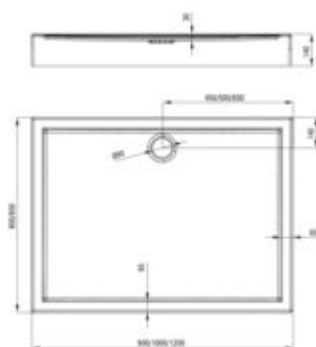

JASMIN

Acrylic shower tray, rectangular

Product code: KGJ_049B

EAN: 5907650813286

Color: white

Warranty [years]: 2

Finish	white
Material	acrylic
Shape	rectangular
Width [mm]	800
Length [mm]	900
Height [mm]	140
Depth [mm]	30
Installation method	on the floor level
Drain diameter	90
Equipped with a height-adjustable foot	yes
Antibacterial	yes

Features:

- Durable acrylic material that maintains its shine and color
- Dedicated cleaning agent, safe for cleaned surfaces
- Only the best materials, the quality of which has been confirmed by laboratory tests
- Warning! The NHC_029C siphon fits this shower tray
- Warning! The NHC_029D siphon fits this shower tray