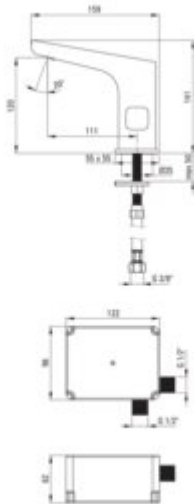

HIACYNT

Washbasin tap, contactless

Product code: BQH_N29R
EAN: 5907650875185
Color: nero
Warranty [years]: 7

Mixer

Finish	nero
Material	brass
Mixer type	sensor
Installation method	standing
Total mixer height [mm]	141
Flow class [l/min]	Z - 4-9 l/min
Acoustic group [dB]	I (x <= 20)
Plug included in the set	no
Check valves	yes

Spout

Mixer spout range [mm]	111
Material	brass

Aerator

Aerator type	swivel, flat
Aerator size	M24

Connecting hose

Length [mm]	450
Installation thread	1/2"
Connection thread	M8

Features:

- The mixer body is made of the highest quality brass
- Contactless tap with a motion sensor
- The mixer is equipped with a stream aerator
- The movable aerator allows you to direct the water stream
- 45 cm connection hoses included
- Z flow class (4-9 l/min) allowing for water consumption reduction
- The mixer is equipped with non-return valves so that the mixed water does not flow back in
- Innovative, durable and easy to clean Nero coating
- Only the best materials, the quality of which has been confirmed by laboratory tests
- Modern design with a hint of timelessness
- The mixer is manufactured in Poland, with the utmost care for product quality.
- Cleaning agent for fixtures in all colors available