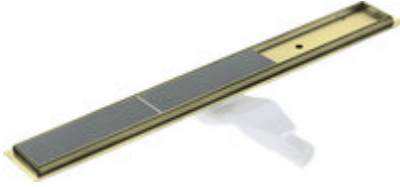

Linear drain, floor

Product code: KOS_R07D

EAN: 5907650868453

Color: brushed gold

Warranty [years]: 10

Model	A [mm]	B [mm]	C [mm]
KOS-R07D	600	600	600
KOS-R07D	600	700	700
KOS-R07D	700	600	600
KOS-R07D	600	600	600
KOS-R07D	600	1000	1000

Length [mm]	700
Material	stainless steel
Siphon flow [L/min]	36
Siphon 360 degrees	yes
Siphon included	yes
Siphon cleaned from the top	yes
Connection diameter [mm]	50
adjustable feet included	yes
Reversible drain	yes
Waterproofing mat	yes

Features:

- The drain is made of high quality stainless steel
- The set includes feet for easy leveling and a hook for removing the grate
- Easy to clean siphon
- Only the best materials, the quality of which has been confirmed by laboratory tests
- Hygienic certificate of the National Institute of Hygiene confirming the product's compliance
- Possibility to choose installation method
- Dedicated cleaning agent, safe for cleaned surfaces
- Insert wet/dry - effective barrier against sewage odors