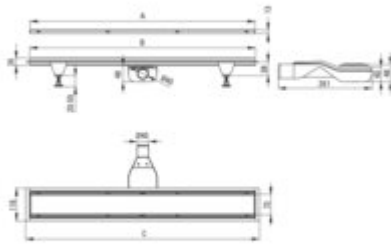

Linear drain, floor

Product code: KOS_R07D

EAN: 5907650868453

Color: brushed gold

Warranty [years]: 10

Model	A [mm]	B [mm]	C [mm]
KOS-R07D	600	600	600
KOS-R07D	600	700	700
KOS-R07D	700	600	600
KOS-R07D	600	600	600
KOS-R07D	600	1000	1000

Length [mm]	700
Material	stainless steel
Siphon flow [L/min]	36
Siphon 360 degrees	yes
Siphon included	yes
Siphon cleaned from the top	yes
Connection diameter [mm]	50
adjustable feet included	yes
Reversible drain	yes
Waterproofing mat	yes

Features:

- The drain is made of high quality stainless steel
- The set includes feet for easy leveling and a hook for removing the grate
- Easy to clean siphon
- Only the best materials, the quality of which has been confirmed by laboratory tests
- Hygienic certificate of the National Institute of Hygiene confirming the product's compliance
- Possibility to choose installation method
- Dedicated cleaning agent, safe for cleaned surfaces
- Insert wet/dry - effective barrier against sewage odors