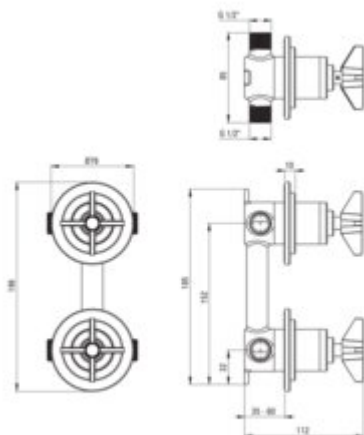

## Shower mixer, concealed

Product code: BQT\_M44P

EAN: 5907650811138

Color: brass

Warranty [years]: 7

### Mixer

Finish	brass
Material	brass
Mixer type	mixer, two-handle
Installation method	concealed
Flow class [l/min]	S - 15.1-19.8 l/min
Acoustic group [dB]	I (x ≤ 20)

### Mixer cartridge

Ceramic cartridge size	35 mm
Cold start	no