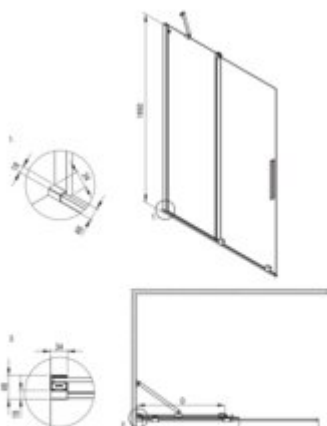

PRIZMA
Shower cabin, square

Product code: KPNFP08P08

EAN: 5907650899815

Color: brushed steel

Warranty [years]: 5

Model	Type	A (mm)	B (mm)	C (mm)	D (mm)
WTJ K388	800x1950	790-800	310	620	370
WTJ K388	900x1950	880-900	360	670	420
WTJ K326	1200x1950	1180-1200	410	720	470
WTJ K326	1200x1950	1180-1200	510	820	570
WTJ K348	1400x1950	1380-1400	510	720	570

Showe cabin

Finish	brushed steel
Width [mm]	800
Height [mm]	1950
Glass finish	transparent
Glass thickness [mm]	6
Active cover	yes
Side dimension [mm]	800
Railings	short to perpendicular wall/long to parallel wall
Reversible doors	yes
Installation without shower tray	yes possible
Possibility to install a railing to a perpendicular wall	yes