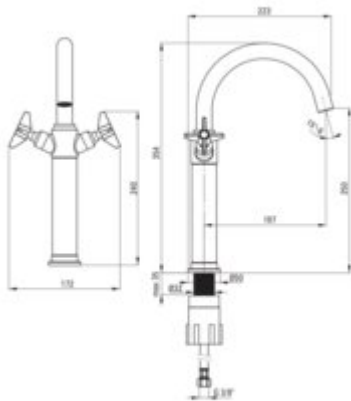

TEMISTO

Washbasin tap, tall

Product code: BQT_025D

EAN: 5908212075937

Color: chrome

Warranty [years]: 7

Mixer

Finish	chrome
Material	brass
Mixer type	two-handle
Installation method	standing
Total mixer height [mm]	363
Flow class [l/min]	A <= 15 (9.1 - 15)
Acoustic group [dB]	I (x <= 20)
Plug included in the set	no

Mixer cartridge

Ceramic cartridge size	1/2"
------------------------	------

Spout

Spout type	swivel
Mixer spout range [mm]	198
Material	stainless steel

Aerator

Aerator type	honeycomb, swivel
Aerator size	M18.5

Connecting hose

Length [mm]	450
Installation thread	3/8"
Connection thread	M10

Features:

- Deante Design Studio Collection
- The mixer body is made of the highest quality brass
- The mixer is equipped with a stream aerator
- The movable aerator allows you to direct the water stream
- The mounting sleeve facilitates the installation of the mixer
- 45 cm connection hoses included
- Hand-crafted elements
- Design that connects the past with the future
- Only the best materials, the quality of which has been confirmed by laboratory tests
- we recommend buying a universal plug in the color of the mixer
- Cleaning agent for fixtures in all colors available