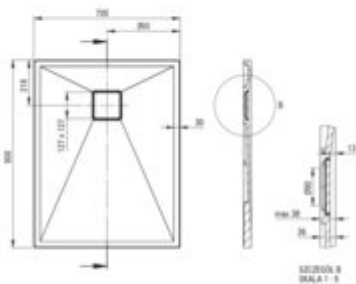

CORREO

Granite shower tray, rectangular

Product code: KQR_571B

EAN: 5907650883869

Color: beige

Warranty [years]: 10

Material	granite
Shape	rectangular
Width [mm]	700
Length [mm]	900
Height [mm]	36
Installation method	on the floor level, on the construction material support, directly on the spout
Drain diameter	90
possibility to cut to size	yes
Hydrophobicity	yes

Features:

- Properties of Deante granite: resistance to impact, high temperature, discoloration, therm
- Hydrophobic properties repel water molecules
- The finish enriched with silver ions adds antiseptic properties
- For installation at floor level, directly on the screed or supported by construction mater
- Possibility of cutting the granite shower tray
- Warning! The NHC_029C siphon fits this shower tray
- Warning! The NHC_029D siphon fits this shower tray
- Anti-slip properties of granite shower trays
- Dedicated cleaning agent, safe for cleaned surfaces
- Only the best materials, the quality of which has been confirmed by laboratory tests