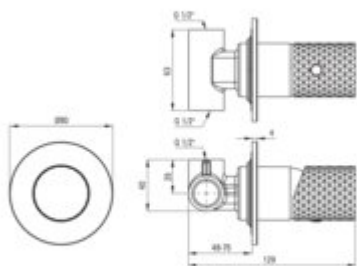

SILIA HEXA

Shower mixer, concealed

Product code: BHS_R44L

EAN: 5907650886969

Color: brushed gold

Warranty [years]: 7

Mixer

Finish	brushed gold
Material	brass
Mixer type	single-handle, mixer
Installation method	concealed
Flow class [l/min]	S - 15.1-19.8 l/min
Acoustic group [dB]	I (x ≤ 20)

Mixer cartridge

Ceramic cartridge size	35 mm
------------------------	-------

Features:

- Deante Design Studio Collection
- The faucet includes a concealed element
- Flush-mounted installation ensures the aesthetics of the bathroom
- Only the best materials, the quality of which has been confirmed by laboratory tests
- Noble form and timeless simplicity
- Innovative and easy to maintain brushed gold coating
- Cleaning agent for fixtures in all colors available
- Coating applied using the PVD method
- Decorative lever - jewelry for your bathroom