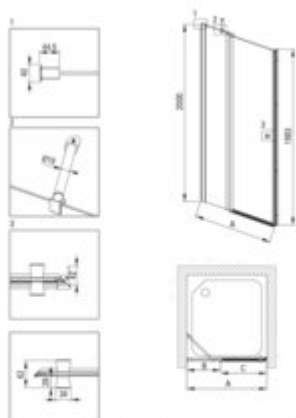

KERRIA PLUS

Shower cabin, square

Product code: KKNNU08S08

EAN: 5907650884323

Color: nero

Warranty [years]: 5

Showe cabin (KTSUN42P)

Side dimension [mm]	800

Showe cabin (KTS_N38P)

Finish	nero
Width [mm]	800
Height [mm]	2000
Glass finish	transparent
Glass thickness [mm]	6
Active cover installation	yes

to be completed with KTS doors , to be completed with KTS walk-in , possibility of assembly with a KTS movable panel

Side dimension [mm]	770
Adjustment range from [mm]	700
Adjustment range up to [mm]	1200
Masking of assembly elements	yes
Profiles levelling the curvature of the walls	yes
Railings	adjustable stiffening the cabin
Tempered glass TOTAL WHITE	yes
Installation without shower tray possible	yes

Shower door

Finish	nero
Width [mm]	800
Height [mm]	2000
Glass finish	transparent
Glass thickness [mm]	6
Active cover installation	yes

to be completed with KTS doors , to be completed with KTS walk-in

Railing length [mm]	220
Masking of assembly elements	yes
Profiles levelling the curvature of the walls	yes
rails	adjustable stiffening the cabin
Holders	with safety
Tempered glass TOTAL WHITE	yes
Reversible doors	yes
Silent closing	yes
Installation without shower tray possible	yes
Lifting hinges	yes

Features:

- Profiles leveling the curvature of the walls
- Hinges in the plane of the glass
- The railings give the structure rigidity
- Active Cover coating
- Possibility to install the cabin without a shower tray, directly on the