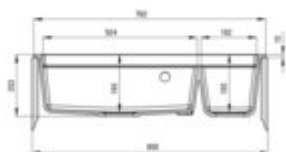

## Sink

Finish	beige
Surface type	matte
Material	granite
Installation method	inset
Number of bowls	1.5
Minimum cabinet width [mm]	800
Width [mm]	480
Length [mm]	760
Height [mm]	203
Bowl depth [mm]	190
Cut-out Length [mm]	740
Cut-out Width [mm]	460
Equipped with accessories	yes
Drain diameter	3.5"
Number of pre-drilled holes	3