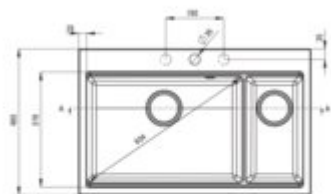

## Sink

Finish	beige
Surface type	matte
Material	granite
Installation method	inset
Number of bowls	1.5
Minimum cabinet width [mm]	800
Width [mm]	480
Length [mm]	760
Height [mm]	203
Bowl depth [mm]	190
Cut-out Length [mm]	740
Cut-out Width [mm]	460
Equipped with accessories	yes
Drain diameter	3.5"
Number of pre-drilled holes	3