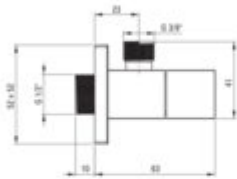

Angle valve, with ceramic cartridge

Product code: VFA_B62S

EAN: 5908212058701

Color: chrome

Warranty [years]: 2

Finish	chrome
Surface type	shine
Type	angle
Material	brass
Shape	square
Installation thread	1/2"
Connection thread	3/8"
Flow class [l/min]	S - 15.1-19.8 l/min
Metal knob	yes
Decorative valve	yes
with a filter	yes
with a masking rosette	yes