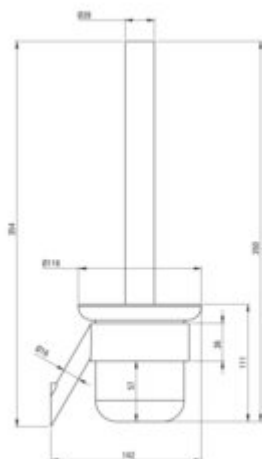

SILIA
Toilet brush, wall-mounted

Product code: ADI_N711

EAN: 5907650812005

Color: nero

Warranty [years]: 2

bathroom accessories

Finish	nero
Surface type	matte
Material	brass, glass, stainless steel
Height [mm]	354
Width [mm]	116
Depth [mm]	142
Mounting kit included	yes