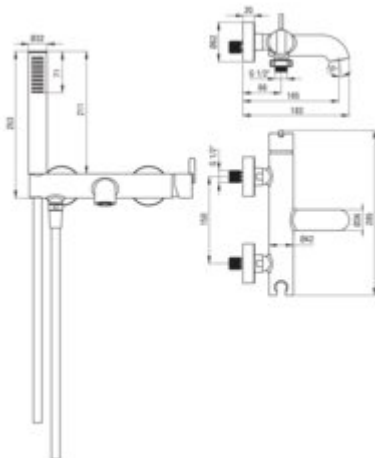

## Bath mixer

**Product code:** BQS\_C11M  
**EAN:** 5907650868989  
**Color:** brushed bronze  
**Warranty [years]:** 7

### Mixer

Finish	brushed bronze
Material	brass
Mixer type	single-handle, mixer
Installation method	wall-mounted
Total mixer height [mm]	183
Flow class [l/min]	A <= 15 (9.1 - 15)
Acoustic group [dB]	I (x <= 20)

### Mixer cartridge

Ceramic cartridge size	35 mm
------------------------	-------

### Hose

Length [mm]	1500
Anti-twist	1