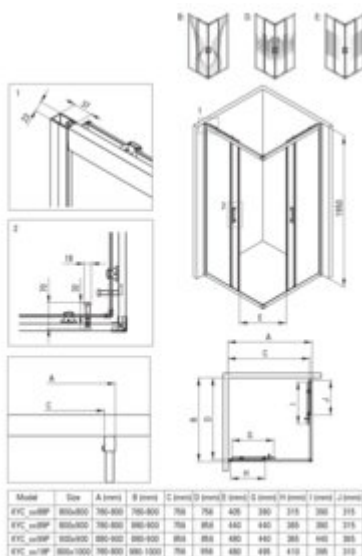

FUNKIA EVO

Shower cabin, square

Product code: KYC_D088P
EAN: 5907650891406
Color: titanium
Warranty [years]: 5

Finish	titanium
Shape	square
Width [mm]	800
Length [mm]	800
Height [mm]	1950
Glass finish	transparent
Glass thickness [mm]	5
Active cover	yes
Adjustment range up to [mm]	20
Masking of assembly elements	yes
Profiles levelling the curvature of the walls	yes
Reversible doors	yes
Installation without shower tray possible	yes
Double top rollers with ball bearings	yes
Detachable lower rollers	yes
Quick assembly with clips	yes

Features:

- An innovative combination of granite and steel
- Hydrophobic Active-Cover coating that makes it easier for water to run off the glass
- Dedicated to Active Cover surfaces
- Double top rollers with ball bearings
- Bottom rollers allow for the door detachment and easier product care
- Possibility to install the cabin without a shower tray, directly on the tiles
- Safe and durable tempered glass
- Resistance to impacts, chemicals and stains in accordance with PN-EN 14428+A1:2008 norm, c
- The profile system makes it possible to reduce the curvature of the walls
- Covering of assembly elements