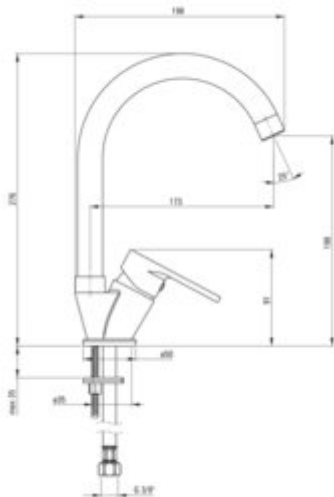

CHABER Kitchen tap

Product code: BGCE062M

EAN: 5907650889533

Color: chrome

Warranty [years]: 7

Mixer

Finish	chrome
Material	brass
Mixer type	single-handle, mixer
Installation method	standing
Total mixer height [mm]	276
Flow class [l/min]	Z - 4-9 l/min
Acoustic group [dB]	II (20 < x <= 30)

Mixer cartridge

Ceramic cartridge size	35 mm
------------------------	-------

Spout

Spout type	swivel
Mixer spout range [mm]	173
Material	stainless steel

Aerator

Aerator type	honeycomb
Aerator size	M22
Water flow reduction	to 4.5 l/min

Connecting hose

Length [mm]	450
Installation thread	3/8"
Connection thread	M10

Features:

- The mixer body is made of the highest quality brass
- Flow restricting aerator - 4,5 l/min
- Only the best materials, the quality of which has been confirmed by laboratory tests
- Cleaning agent for fixtures in all colors available
- Z flow class (4-9 l/min) allowing for water consumption reduction
- 45 cm connection hoses included