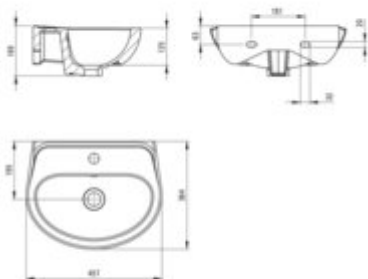

JASMIN

Ceramic washbasin, wall-mounted

Product code: CDJ_6U4W

EAN: 5907650827139

Color: white

Warranty [years]: 10

Finish	white
Material	ceramic
Installation method	wall-mounted
Width [mm]	364
Length [mm]	457
Height [mm]	169
Depth [mm]	125
Hole for the tap	yes

Features:

- Hard and durable ceramics does not lose its properties with long use
- Antibacterial coating, preventing the growth of microorganisms
- Dedicated cleaning agent, safe for cleaned surfaces
- Only the best materials, the quality of which has been confirmed by laboratory tests