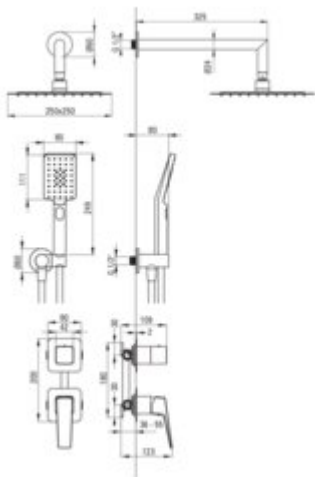

BLUR

Concealed shower set

Product code: NQL_N9YK

EAN: 5907650880141

Color: nero

Warranty [years]: 7

Mixer

Mixer type	single-handle, mixer
Flow class [l/min]	A <= 15 (9.1 - 15)
Acoustic group [dB]	II (20 < x <= 30)

Spout

Spout type	still
Range of shower/ bath spout [mm]	325

Shower overhead

Shape	square
Material	stainless steel
Width [mm]	250
Length [mm]	250
Anti-calc	yes
Number of functions	1
Stream type	rain

Hand shower

Number of functions	3
Anti-calc	yes
Stream type	rain, mist, mixed

Hose

Length [mm]	1500
Braid material	PVC
Anti-twist	1

Angled hose connector

Finish	nero
Connection type	for the hose with hand shower holder
Shape	round
Material	brass
Connection thread	yes
Concealed mounting	yes