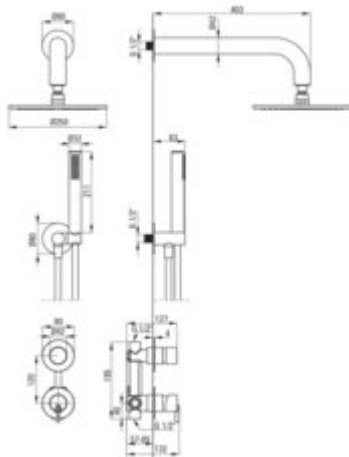

SILIA

Concealed shower set, with a shower head

Product code: NQS_F9YK

EAN: 5907650819202

Color: brushed steel

Warranty [years]: 7

 deante

Mixer

Mixer type	single-handle, mixer
Installation method	concealed
Flow class [l/min]	S - 15.1-19.8 l/min
Acoustic group [dB]	I (x <= 20)

Spout

Spout type	still
Range of shower/ bath spout [mm]	382

Shower overhead

Shape	round
Material	brass
Diameter [mm]	250
Anti-calc	yes
Number of functions	1

Hand shower

Number of functions	1
Anti-calc	yes
Stream type	rain
Additional features	cool-out

Hose

Length [mm]	1500
Braid material	PVC
Anti-twist	1

Angled hose connector

Finish	steel
Connection type	for the hose with hand shower holder
Shape	round
Material	brass
Connection thread	yes
Concealed mounting	yes

Features:

- Deante Design Studio Collection
- Noble form and timeless simplicity
- Flush-mounted installation ensures the aesthetics of the bathroom
- The mixer body is made of the highest quality brass
- Adjustable shower hand angle
- Anti-calc system facilitating the removal of limescale deposits
- Anti-calc hand shower
- Anti-twist system, preventing the hose from twisting
- Durable hose ends made of brass
- The set includes an orifice reducing the flow of water
- Dedicated cleaning agent, safe for cleaned surfaces
- Cool-out hand shower
- Only the best materials, the quality of which has been confirmed by laboratory tests
- Innovative and easy to maintain brushed steel coating
- The faucet includes a concealed element
- Coating applied using the PVD method
- Ceramic mechanical Click type function switch