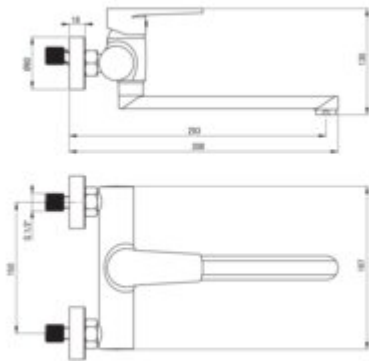

TUBO

Kitchen tap, wall-mounted

Product code: BUT_080M

EAN: 5907650812845

Color: chrome

Warranty [years]: 7

Mixer

Finish	chrome
Material	brass
Mixer type	single-handle, mixer
Installation method	wall-mounted
Total mixer height [mm]	308
Flow class [l/min]	A <= 15 (9.1 - 15)
Acoustic group [dB]	I (x <= 20)

Mixer cartridge

Ceramic cartridge size	35 mm
------------------------	-------

Spout

Spout type	swivel
Mixer spout range [mm]	293
Material	stainless steel

Aerator

Aerator type	honeycomb
Aerator size	M24

Features: