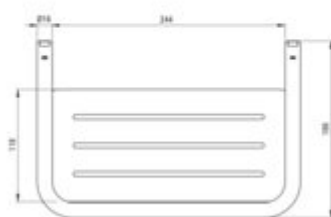

SILIA

Shower basket

Product code: ADI_C551

EAN: 5907650871521

Color: brushed bronze

Warranty [years]: 2

Finish	brown
Surface type	brushed
Material	brass, stainless steel
Height [mm]	89
Width [mm]	276
Depth [mm]	186
Mounting kit included	yes