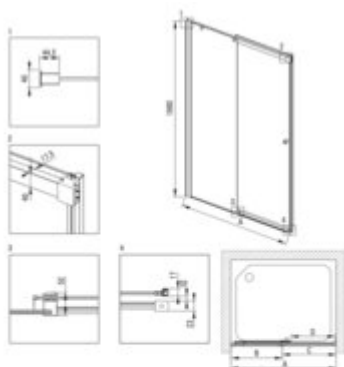

KERRIA PLUS

Shower cabin, rectangular

Product code: KKNP10S08

EAN: 5907650885467

Color: nero

Warranty [years]: 5

Model	Size [mm]	A [mm]	B [mm]	C [mm]	D [mm]	W (KTS) [mm]	H (KTS) [mm]
KTSPN10P	1000x2000	860	1010	860	1010	1000	2000
KTSPN10P	1100x2000	960	1110	960	1110	1100	2000
KTSPN10P	1200x2000	1060	1210	1060	1210	1200	2000
KTSPN10P	1300x2000	1160	1310	1160	1310	1300	2000
KTSPN10P	1400x2000	1260	1410	1260	1410	1400	2000
KTSPN10P	1500x2000	1360	1510	1360	1510	1500	2000
KTSPN10P	1600x2000	1460	1610	1460	1610	1600	2000
KTSPN10P	1700x2000	1560	1710	1560	1710	1700	2000
KTSPN10P	1800x2000	1660	1810	1660	1810	1800	2000
KTSPN10P	1900x2000	1760	1910	1760	1910	1900	2000

Showe cabin (KTSPN10P)

Side dimension [mm]	1010
---------------------	------

Showe cabin (KTS_N38P)

Finish	nero
Width [mm]	800
Height [mm]	2000
Glass finish	transparent
Glass thickness [mm]	6
Active cover installation	yes

to be completed with KTS doors , to be completed with KTS walk-in , possibility of assembly with a KTS movable panel

Side dimension [mm]	770
Adjustment range from [mm]	700
Adjustment range up to [mm]	1200
Masking of assembly elements	yes
Profiles levelling the curvature of the walls	yes
Railings	adjustable stiffening the cabin
Tempered glass TOTAL WHITE	yes
Installation without shower tray possible	yes

Shower door (KTSPN10P)

Finish	nero
Width [mm]	1000
Height [mm]	2000
Glass finish	transparent
Glass thickness [mm]	6
Active cover installation	yes

to be completed with KTS walk-in

Masking of assembly elements	yes
Profiles levelling the curvature of the walls	yes