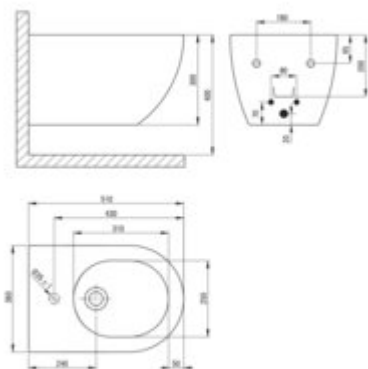

Features:

- Hard and durable ceramics does not lose its properties with long use
- Antibacterial coating, preventing the growth of microorganisms
- Mounting system with hidden fixings
- Hygienic certificate of the National Institute of Hygiene confirming the product's compliance
- Dedicated cleaning agent, safe for cleaned surfaces