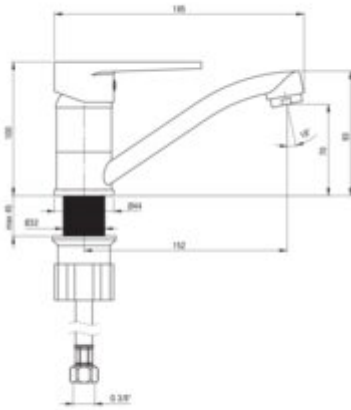

TUBO

Washbasin tap

Product code: BUT_026M

EAN: 5907650812814

Color: chrome

Warranty [years]: 7

Mixer

Finish	chrome
Material	brass
Mixer type	single-handle, mixer
Installation method	standing
Total mixer height [mm]	100
Flow class [l/min]	Z - 4-9 l/min
Acoustic group [dB]	I (x <= 20)

Mixer cartridge

Ceramic cartridge size	35 mm
------------------------	-------

Spout

Spout type	swivel
Mixer spout range [mm]	152
Material	stainless steel

Aerator

Aerator type	honeycomb
Aerator size	M24

Connecting hose

Length [mm]	450
Installation thread	3/8"
Connection thread	M10

Features:

- Only the best materials, the quality of which has been confirmed by laboratory tests
- The mixer is equipped with a stream aerator
- 45 cm connection hoses included
- The mixer body is made of the highest quality brass
- The swivel spout improves the comfort of use
- Z flow class (4-9 l/min) allowing for water consumption reduction
- Cleaning agent for fixtures in all colors available